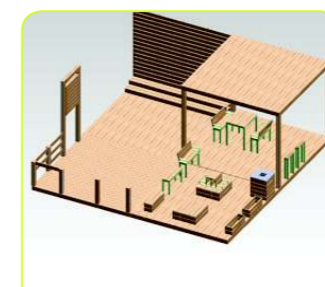

SUSTAINABLE PRODUCT – Roocycle

• SITE FURNITURE

\* Large standard range

\* Custom work is welcomed

Please read from left to right >>>

Roocycle Enviro wpc brown  
Platform Plus XXV - 7200x7200

54949

Roocycle ET grey 100x200  
Shelter bracket