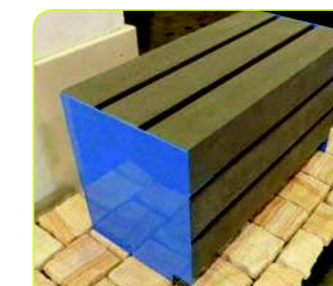

Roocycle Enviro Vivid bench - blue/ash
340x450x750

54311