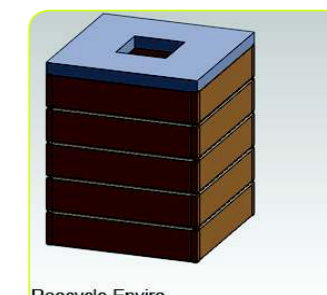

Roocycle Enviro
Receptacle 600x600x750h
55750