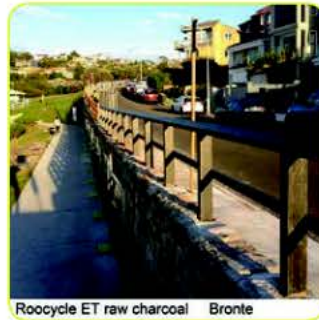

Roocycle ET raw charcoal - Bronte

Roocycle ET raw charcoal - Bronte

73960