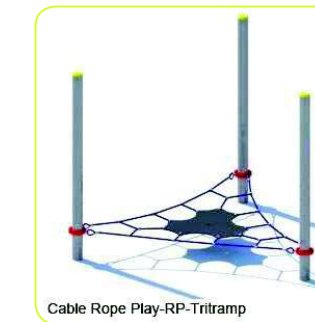

Cable Rope Play-RP-Pull Up Bar

30913

Cable Rope Play-RP-Horizontal Square Net

30914

Cable Rope Play-RP-tri Horizontal Net

30915

Cable Rope Play-RP-Wiggle Walk

30916

Cable Rope Play-RP-Pommel Crossing

30917

Cable Rope Play-RP-Saddle Net

30918

Cable Rope Play-RP-Rope Traverse

30919

Cable Rope Play-RP-Vertical Scramble Net

30920

Cable Rope Play-RP-Tritramp

30921

RESOURCE GUIDE 15.6

ALLPLAY - CABLE ROPE PLAY

* Large standard range

* Custom work is welcomed

RESOURCE GUIDE 15.6

ALLPLAY - STATUES