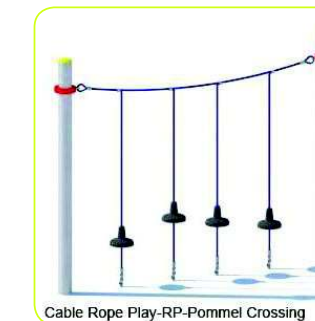

Cable Rope Play-RP-Pull Up Bar

30913

Cable Rope Play-RP-Horizontal Square Net

30914

Cable Rope Play-RP-tri Horizontal Net

30915

Cable Rope Play-RP-Wiggle Walk

30916

Cable Rope Play-RP-Pommel Crossing

30917

Cable Rope Play-RP-Saddle Net

30918

Cable Rope Play-RP-Rope Traverse

30919

Cable Rope Play-RP-Vertical Scramble Net

30920

Cable Rope Play-RP-Tritramp

30921

RESOURCE GUIDE 15.6

ALLPLAY - CABLE ROPE PLAY

* Large standard range

* Custom work is welcomed

RESOURCE GUIDE 15.6

ALLPLAY - STATUES