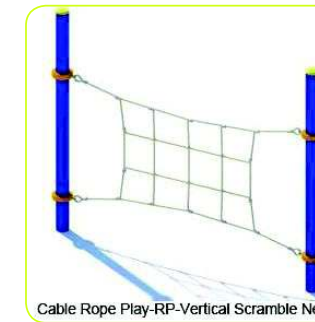

Cable Rope Play-RP-Pull Up Bar

30913

Cable Rope Play-RP-Horizontal Square Net

30914

Cable Rope Play-RP-tri Horizontal Net

30915

Cable Rope Play-RP-Wiggle Walk

30916

Cable Rope Play-RP-Pommel Crossing

30917

Cable Rope Play-RP-Saddle Net

30918

Cable Rope Play-RP-Rope Traverse

30919

Cable Rope Play-RP-Vertical Scramble Net

30920

Cable Rope Play-RP-Tritramp

30921

RESOURCE GUIDE 15.6

ALLPLAY - CABLE ROPE PLAY

* Large standard range

* Custom work is welcomed

RESOURCE GUIDE 15.6

ALLPLAY - STATUES

* Large standard range

* Custom work is welcomed

Please read from left to right >>>

Please read from left to right >>>

86318 - Tractor with Trailer 86315 - (Tractor only)