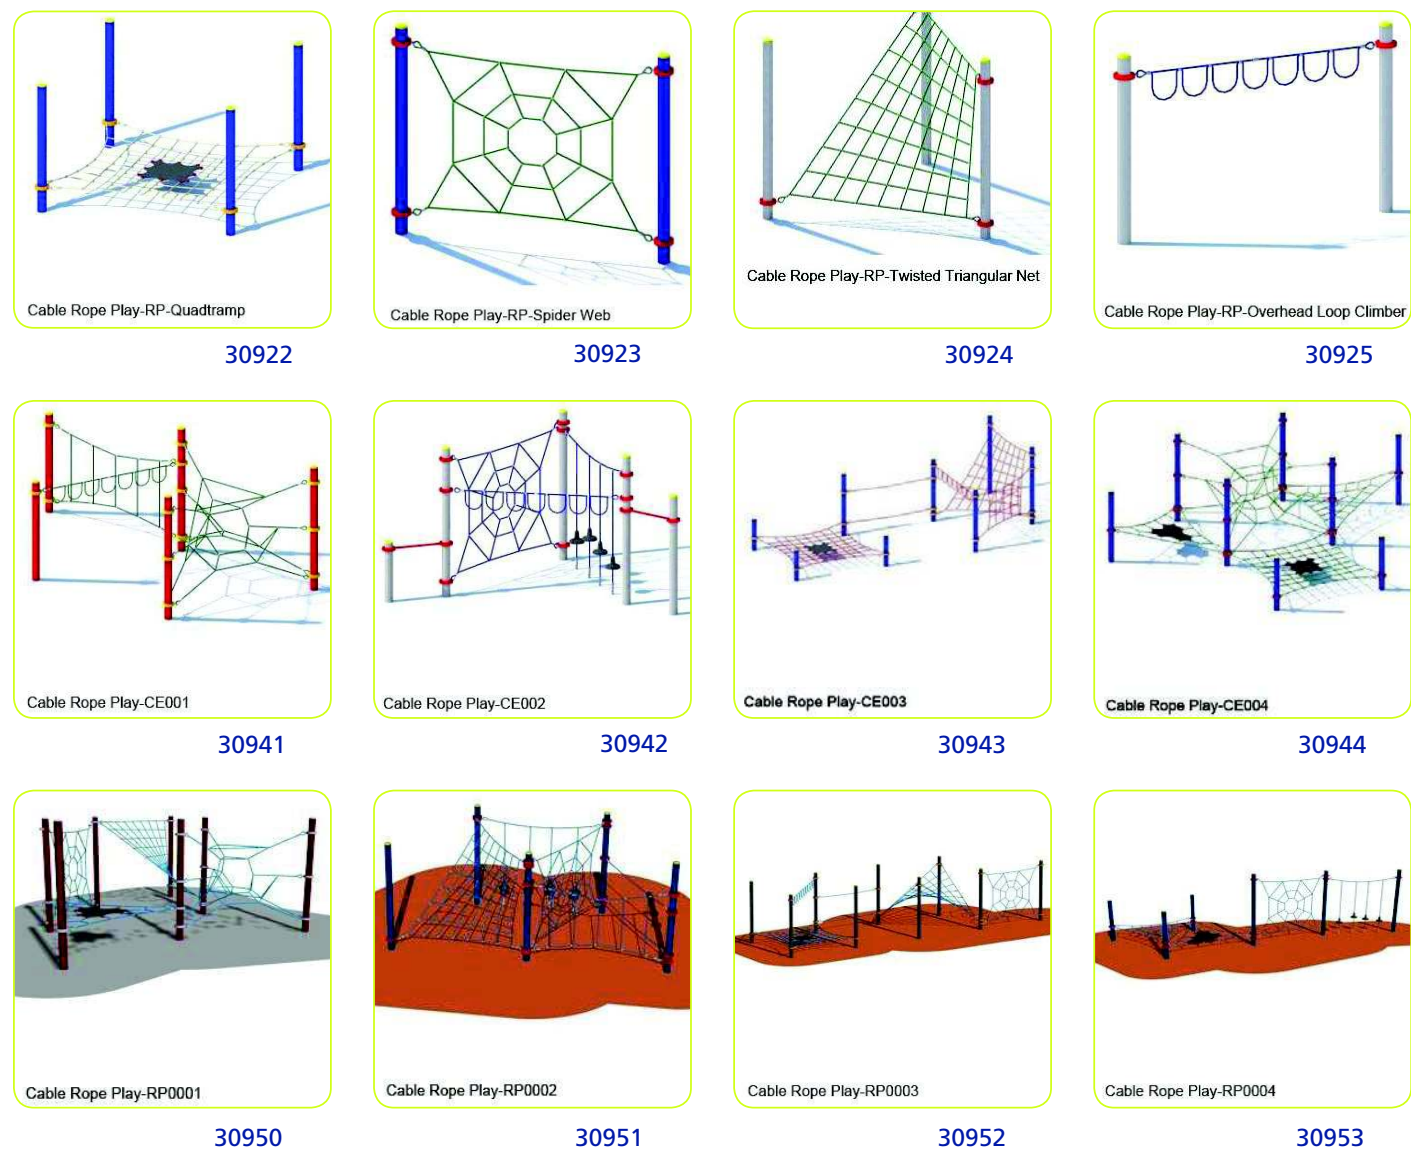

Cable Rope Play-RP-Pommel Crossing

30917

Cable Rope Play-RP-Saddle Net

30918

Cable Rope Play-RP-Rope Traverse

30919

Cable Rope Play-RP-Vertical Scramble Net

30920

Cable Rope Play-RP-Tritramp

30921

RESOURCE GUIDE 15.6

ALLPLAY - CABLE ROPE PLAY

* Large standard range

* Custom work is welcomed

RESOURCE GUIDE 15.6

ALLPLAY - STATUES

* Large standard range

* Custom work is welcomed

Please read from left to right >>>

Please read from left to right >>>

86318 - Tractor with Trailer 86315 - (Tractor only)