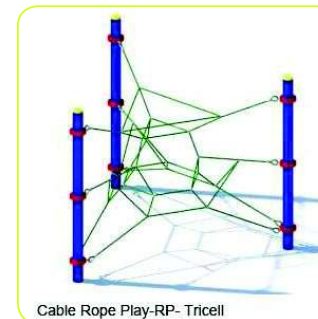

86291

86292

86299

86200

86293

RESOURCE GUIDE 15.6

ALLPLAY - CABLE ROPE PLAY

* Large standard range

* Custom work is welcomed

Please read from left to right >>>

Cable Rope Play-RP-Hammock 001

30910

Cable Rope Play-RP- Tricell

30911

Cable Rope Play-RP-Quadcell

30912