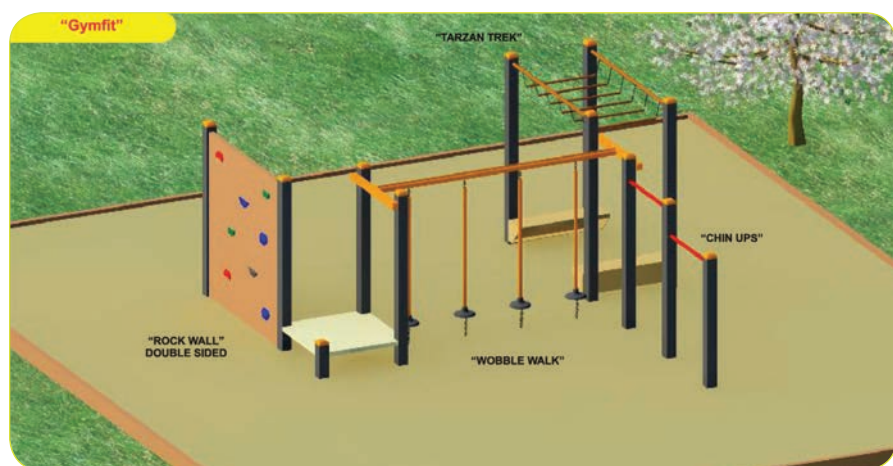

'GYMFIT' 30309
AUSTRALIAN MADE
Many alternative designs