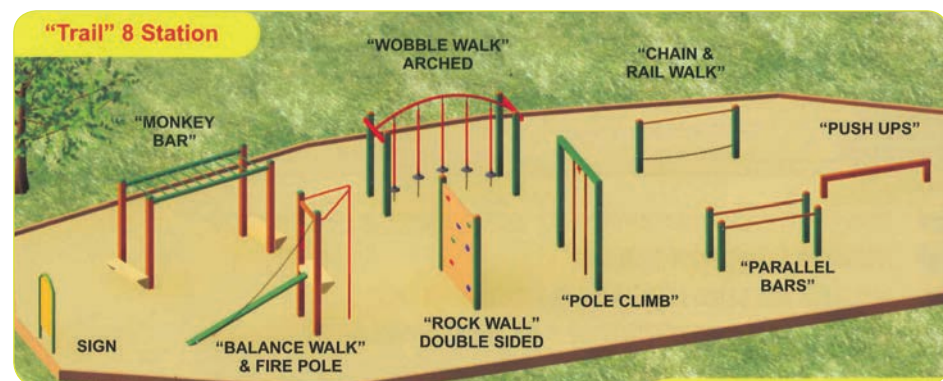

'TRAIL' 8 STATION 30310
AUSTRALIAN MADE
Installation available