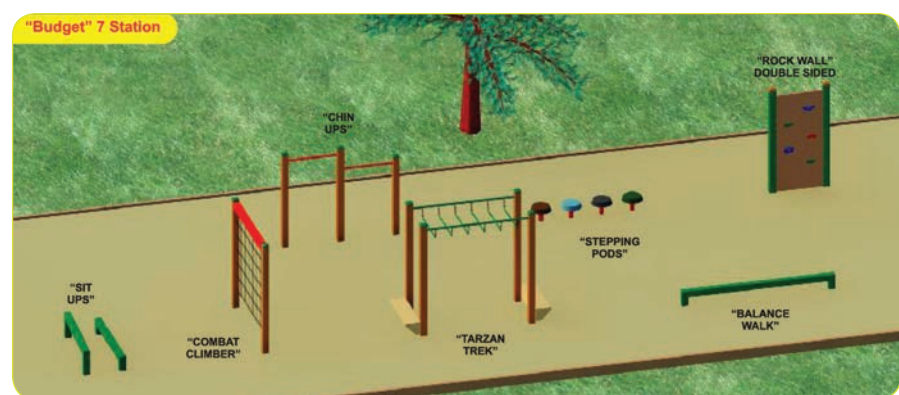

**RESOURCE GUIDE 15.4 v1**

**ALLPLAY - FITNESS STATIONS & LINKS**

Please read from left to right >>>

\* Large standard range

\* Custom work is welcomed

<p><b>Push Ups</b> FS3a</p> <p>2.4m long x 500mm high</p> <p>30335</p>	<p><b>Hip Twister</b> FS14g</p> <p>Rotating Disc</p> <p>30351G</p>	<p><b>Ramp Chain Climber &amp; Fire Pole</b> FS39c</p> <p>Step 1500mm High</p> <p>30361C</p>	<p><b>Rung Chain Climber &amp; Fire Pole</b> FS39d</p> <p>30361D</p>
<p><b>Stepping Pods</b> FS14f</p> <p>400mm OD Rubber tops</p> <p>30351F</p>	<p><b>Rope Disc Climber &amp; Fire Pole</b> FS39e</p> <p>30361E</p>	<p><b>Jacobs Ladder &amp; Fire Pole</b> FS39f</p> <p>30361F</p>	<p><b>Inclined Disc Walk &amp; Fire Pole</b> FS39g</p> <p>30361G</p>
<p><b>Push Ups Bench</b> FS10</p> <p>Perforated top</p> <p>ALL STEEL 2.4m long</p> <p>30344</p>	<p><b>Inclined Balance Walk &amp; Fire Pole</b> FS39h</p> <p>Hand Chain</p> <p>30361H</p>	<p><b>Mountain Goat Climber &amp; Fire Pole</b> FS39i</p> <p>Step 1500mm High</p> <p>30361I</p>	<p><b>Hip Swivel Walk</b> FS57</p> <p>30378</p>
<p><b>Push Ups</b> FS3b</p> <p>2.4m Long</p> <p>30336</p>	<p><b>Burmese Bridge</b> Fs53</p> <p>30375</p>	<p><b>Fixed Balance Walk</b> FS45a</p> <p>30366</p>	<p><b>Over &amp; Under</b> FS34a</p> <p>30357</p>
<p><b>Clatter Bridge</b> FS56g</p> <p>2m long</p> <p>30377G</p>	<p><b>Suspended Balance Walk</b> FS51c</p> <p>30374</p>	<p><b>Chain &amp; Rail Walk</b> FS51d</p> <p>2m long</p> <p>30373</p>	<p><b>Parallel Bars with Posts</b> FS2b</p> <p>2.1m Long</p> <p>30334</p>

**RESOURCE GUIDE 15.4 v1**

**Moodie**  
Outdoor Products

**ALLPLAY - FITNESS STATIONS & LINKS**

Please read from left to right >>>

\* Large standard range

\* Custom work is welcomed

**'BUDGET' 7 STATION 30308**  
AUSTRALIAN MADE  
Cypress Pine or Steel Construction  
Rubber, Synthetic grass,  
Soft fall, and mulch available