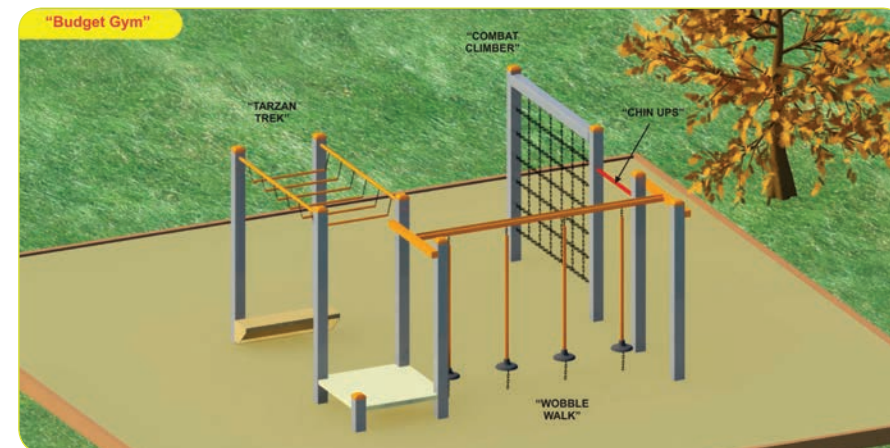

'BUDGET GYM' 30307
AUSTRALIAN MADE
Many alternative designs

RESOURCE GUIDE 15.4 v1

Moodie
Outdoor Products