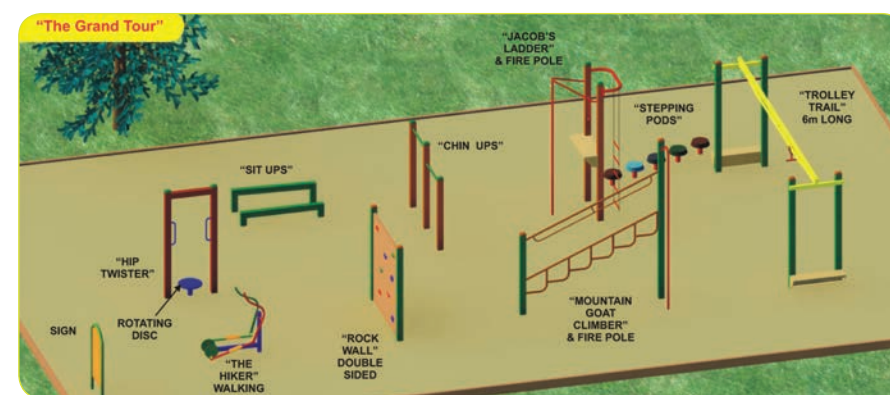

**RESOURCE GUIDE 15.4 v1**

**ALLPLAY - FITNESS STATIONS & LINKS**

Please read from left to right >>>

\* Large standard range

\* Custom work is welcomed

<p><b>Push Ups</b> FS3a</p> <p>2.4m long x 500mm high</p> <p>30335</p>	<p><b>Hip Twister</b> FS14g</p> <p>Rotating Disc</p> <p>30351G</p>	<p><b>Ramp Chain Climber &amp; Fire Pole</b> FS39c</p> <p>Step 1500mm High</p> <p>30361C</p>	<p><b>Rung Chain Climber &amp; Fire Pole</b> FS39d</p> <p>30361D</p>
<p><b>Stepping Pods</b> FS14f</p> <p>400mm OD Rubber tops</p> <p>30351F</p>	<p><b>Rope Disc Climber &amp; Fire Pole</b> FS39e</p> <p>30361E</p>	<p><b>Jacobs Ladder &amp; Fire Pole</b> FS39f</p> <p>30361F</p>	<p><b>Inclined Disc Walk &amp; Fire Pole</b> FS39g</p> <p>30361G</p>
<p><b>Push Ups Bench</b> FS10</p> <p>Perforated top</p> <p>ALL STEEL 2.4m long</p> <p>30344</p>	<p><b>Inclined Balance Walk &amp; Fire Pole</b> FS39h</p> <p>Hand Chain</p> <p>30361H</p>	<p><b>Mountain Goat Climber &amp; Fire Pole</b> FS39i</p> <p>Step 1500mm High</p> <p>30361I</p>	<p><b>Hip Swivel Walk</b> FS57</p> <p>30378</p>
<p><b>Push Ups</b> FS3b</p> <p>2.4m Long</p> <p>30336</p>	<p><b>Burmese Bridge</b> Fs53</p> <p>30375</p>	<p><b>Fixed Balance Walk</b> FS45a</p> <p>30366</p>	<p><b>Over &amp; Under</b> FS34a</p> <p>30357</p>
<p><b>Clatter Bridge</b> FS56g</p> <p>2m long</p> <p>30377G</p>	<p><b>Suspended Balance Walk</b> FS51c</p> <p>30374</p>	<p><b>Chain &amp; Rail Walk</b> FS51d</p> <p>2m long</p> <p>30373</p>	<p><b>Parallel Bars with Posts</b> FS2b</p> <p>2.1m Long</p> <p>30334</p>

**RESOURCE GUIDE 15.4 v1**

**Moodie**  
Outdoor Products

**ALLPLAY - FITNESS STATIONS & LINKS**

Please read from left to right >>>

\* Large standard range

\* Custom work is welcomed

**'THE GRAND TOUR' 30305**  
AUSTRALIAN MADE  
Cypress Pine or Steel Construction  
Rubber, Synthetic grass,  
Soft fall, and mulch available