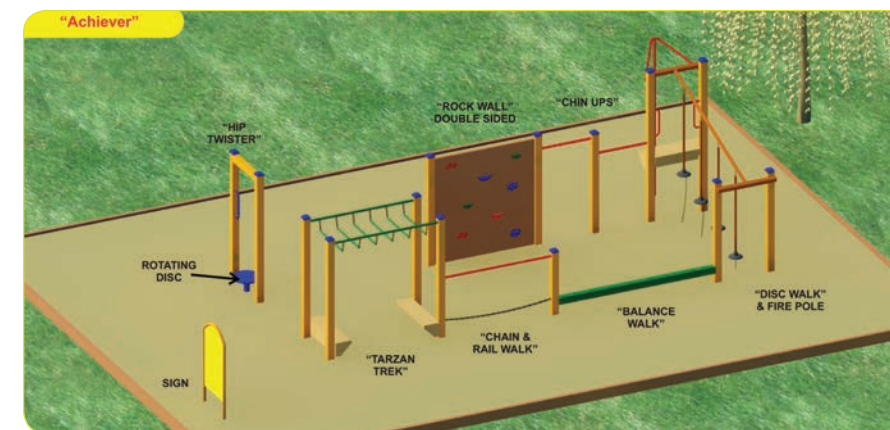

'ACHEIVER' 30306
AUSTRALIAN MADE
Many alternative designs