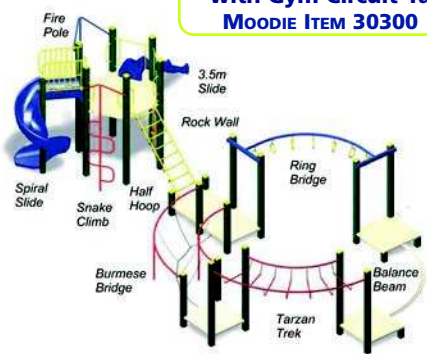

**CHALLENGE TOWER
with Gym Circuit 1a
MOODIE ITEM 30300**