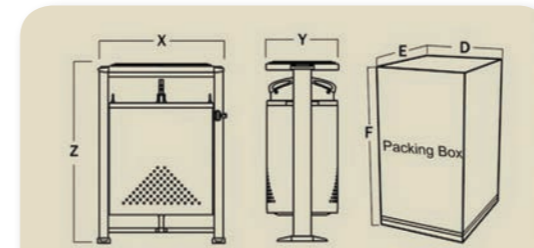

Ausite Roocycler Twin 36 litre

Moodie Ref: 12800
Type : D-01

- Tilt lock to empty
- Flame retarded engineered plastic liner

TYPE	SIZE	COLOR		CUBAGE(liter)		
		Colour combination A	Colour combination B	Cubage type	Cubage	
D-01	X. 725	Barrelhead	Champagne Gray	Light gray	Recyclable	36 (L)
	Y. 405		Champagne Gray	Light gray		
	Z. 1015	Bucket	Champagne Gray	Light gray	Other waste	36 (L)
	D. 745		Champagne Gray	Light gray		
	E. 425	Upright column	Gray black	Gray black		
	F. 1070		Gray black	Gray black		
					Total cubage	72 (L)