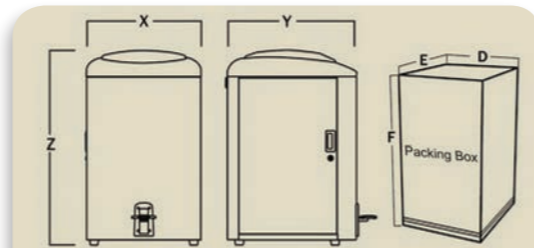

RESOURCE GUIDE 12.9

SITE FURNITURE: PEDAL BIN

• MARINE DANCER

* Large standard range

* Custom work is welcomed

RESOURCE GUIDE 12.9

SITE FURNITURE: RECYCLE BIN

• MARINE DANCER

* Large standard range

* Custom work is welcomed

Ausite 120 litre Wheeler pedal + lid

Moodie Ref: 12820
Type : DL-11

- Lid - hands free
  - foot pedal OPEN
  - dampened closing
- Vent - for temperature control
- Feet - adjustable
- Anchors - available

TYPE	SIZE (mm)	COLOR		CUBAGE(liter)		
		Colour combination A	Colour combination B	Cubage type	Cubage	
DL-11	X. 625	Barrelhead	Light gray	Light gray	Inner container	120 (L)
	Y. 720		Light gray	Light gray		
	Z. 1125	Bucket	Dark gray	Champagne Gray		
	D. 680		Dark gray	Champagne Gray		
	E. 770	Inner container	blue	blue		
	F. 1140		blue	blue		
					Total cubage	120 (L)

Ausite Roocycler Twin 36 litre

Moodie Ref: 12800
Type : D-01

- Tilt lock to empty
- Flame retarded engineered plastic liner

TYPE	SIZE	COLOR		CUBAGE(liter)		
		Colour combination A	Colour combination B	Cubage type	Cubage	
D-01	X. 725	Barrelhead	Champagne Gray	Light gray	Recyclable	36 (L)
	Y. 405		Champagne Gray	Light gray		
	Z. 1015	Bucket	Champagne Gray	Light gray	Other waste	36 (L)
	D. 745		Champagne Gray	Light gray		
	E. 425	Upright column	Gray black	Gray black		
	F. 1070		Gray black	Gray black		
					Total cubage	72 (L)

Ausite 120 litre Wheeler pedal + lid

Moodie Ref: 12825
Type : DL-11A

- Door - side opening
- Lock - security style

TYPE	SIZE	COLOR		CUBAGE(liter)		
		Colour combination A	Colour combination B	Cubage type	Cubage	
DL-11A	X. 650	Barrelhead	Light gray	Inner container	120 (L)	
	Y. 730		Light gray			Light gray
	Z. 1125	Bucket	Dark gray	Dark gray		
	D. 680		Dark gray	Dark gray		
	E. 770	Inner container	blue	blue		
	F. 1140		blue	blue		
					Total cubage	120 (L)

Ausite Roocycler wpc Twin 36 litre

Moodie Ref: 12805
Type : D-01A