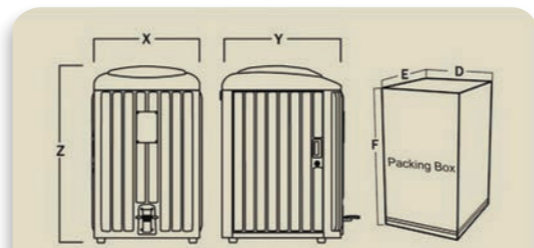

TYPE	SIZE	COLOR		CUBAGE(liter)		
		Colour combination A	Colour combination B	Cubage type	Cubage	
DL-11A	X. 650	Barrelhead	Light gray	Inner container	120 (L)	
	Y. 730		Light gray			Light gray
	Z. 1125	Bucket	Dark gray	Dark gray		
	D. 680		Dark gray	Dark gray		
	E. 770	Inner container	blue	blue		
	F. 1140		blue	blue		
					Total cubage	120 (L)

Ausite Roocycler wpc Twin 36 litre

Moodie Ref: 12805
Type : D-01A

- Fibre plastic wood is a new kind of environmentally friendly material. With superior weatherability and aging resistance. If left for a long period outdoors, the service life is much longer than high class timber.