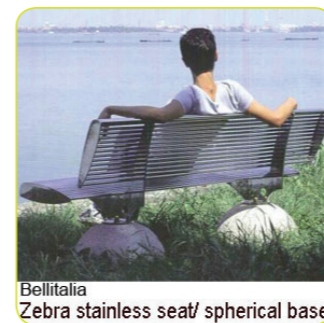

Bellitalia
Zebra stainless seat/ spherical base
70190