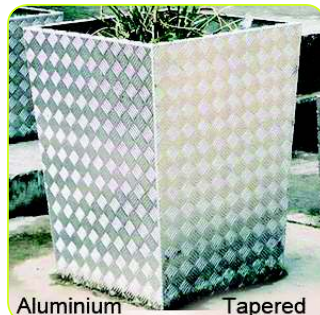

Aluminium Tapered

17229