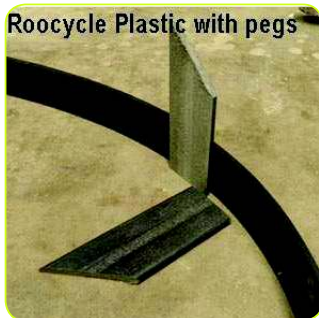

RESOURCE GUIDE 12.5 vs

Moodie

Outdoor Products

SITE – Vegetation Management

• PLANTERS • GREENWALLS • HANGING GARDENS • EDGES

* Large standard range

* Custom work is welcomed

Please read from left to right >>>