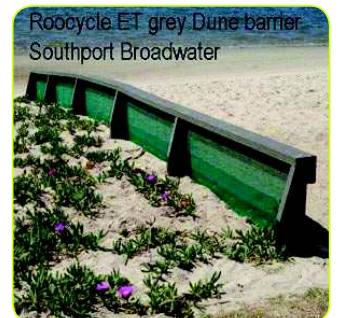

RESOURCE GUIDE 12.5 vs

Moodie

Outdoor Products

SITE – Vegetation Management

• PLANTERS • GREENWALLS • HANGING GARDENS • EDGES

* Large standard range

* Custom work is welcomed

Please read from left to right >>>

25892

25927

25940

73660

29718

22109

29207

29382

74601

29720

70560

29710