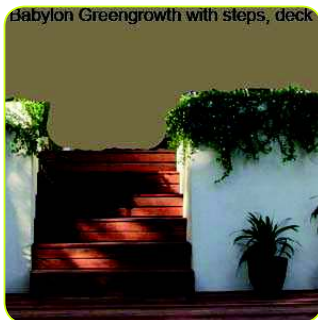

Babylon Greengrowth with deck+steps
Water retention+retaining walls

RESOURCE GUIDE 12.5 v8

Moodie

Outdoor Products

SITE – Vegetation Management

• PLANTERS • GREENWALLS • HANGING GARDENS • EDGES

* Large standard range

* Custom work is welcomed

Please read from left to right >>>

Babylon Greengrowth with steps, deck

95804