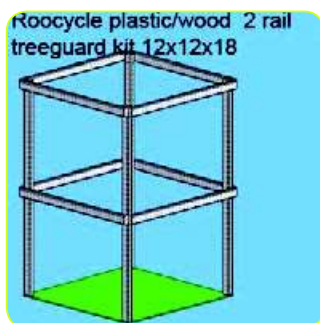

### SITE – Furniture

- TREE GUARDS • TREE GRATES
- BUBBLERS • BEACH SHOWERS

\* Large standard range

\* Custom work is welcomed

Please read from left to right >>>

29751

29753

29756