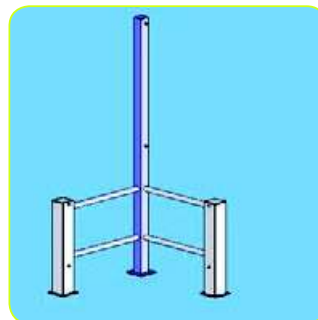

### SITE – Furniture

- TREE GUARDS • TREE GRATES
- BUBBLERS • BEACH SHOWERS

\* Large standard range

\* Custom work is welcomed

Please read from left to right >>>

Island shower

16480

16485