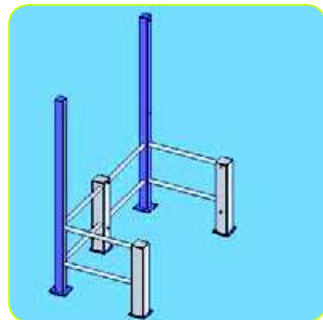

Shower combo foot washer with Roocycle plastic platform

16496