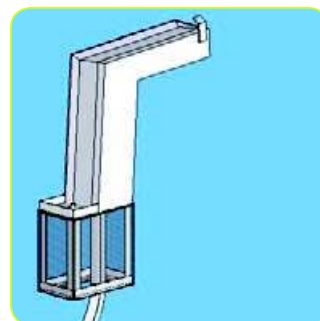

RESOURCE GUIDE 12.3

Moodie

Outdoor Products

SITE – Furniture

- TREE GUARDS • TREE GRATES
- BUBBLERS • BEACH SHOWERS

* Large standard range

* Custom work is welcomed

Please read from left to right >>>

16206