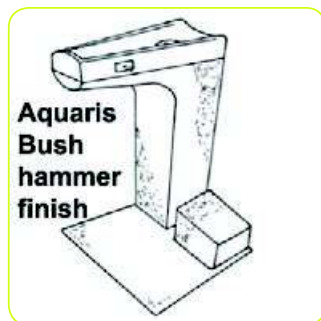

Aquaris
Bush
hammer
finish

16170