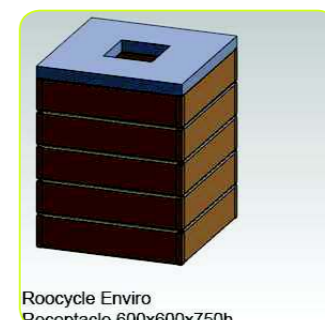

36940 w Restoration receptacle metal slatted OT

Urban 120/140 wb s/s + roocycle cladding

Roocycle Enviro Receptacle 600x600x750h

55750