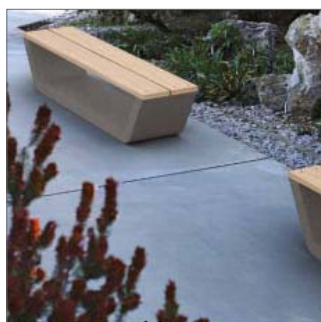

Resource Guide 12.20 v1

Site Furniture — Precast Concrete
Mago Urban

Large standard range • Custom work is welcomed

69805
Mago Drakkar
500 x 1800 x 490h - 260kgs