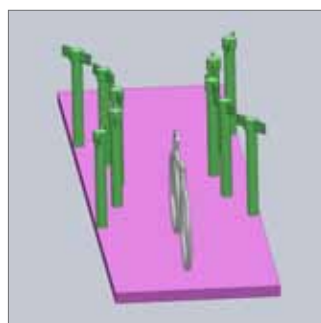

11802
Bike Locker Tapered

5183817
Moodie Erlau Pedalo Duo BP

13840
X-Last Bollard 100
Enhanced With Barrier-Last Cap

13842
X-Last Bollard 100 + 2 Arms
Bike Slow Point Using X-Last
Recovering, Impact Tested Bollards

13843
X-Last Bollard 100 + 6 Arms
Bike Slow Point Using X-Last
Recovering, Impact Tested Bollards

13845
X-Last Bollard 100 + 10 Arms
Bike Slow Point Using X-Last
Recovering, Impact Tested Bollards

137913
X-Last Baliza Sign
418/150 x 1340h
Rigid/Recoverable Bollards