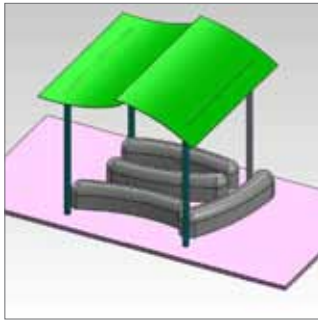

24208
Zodiac Tennis Table
2740 x 1050 x 750h
50-70mm thick

Resource Guide 12.15 v2

**Site Furniture — Auscast Concrete
Bins, Bollards, Planters, Settings & Various**

Large standard range • Custom work is welcomed