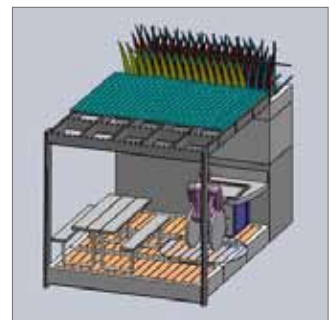

95840
Babylon Greengrowth Roof,
Shelter, Pergola, Deck, Setting
& BBQ