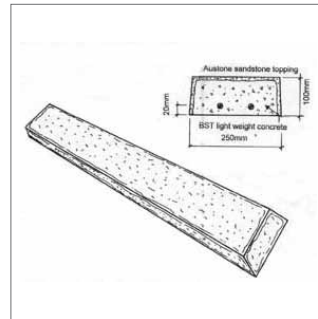

29207
Soakstone Pavers

29382
Soakstone & Grate

29502
Custom Precast Tree Pit Walls
& Grates

31360
Bridge Planks - Sandstone Clad
Reinforced Concrete Load
Rated - 30.5kNm

31370
Boardwalk Concrete Plank

43629
Cola Enhanced Clairgate
8.4 x 9.4