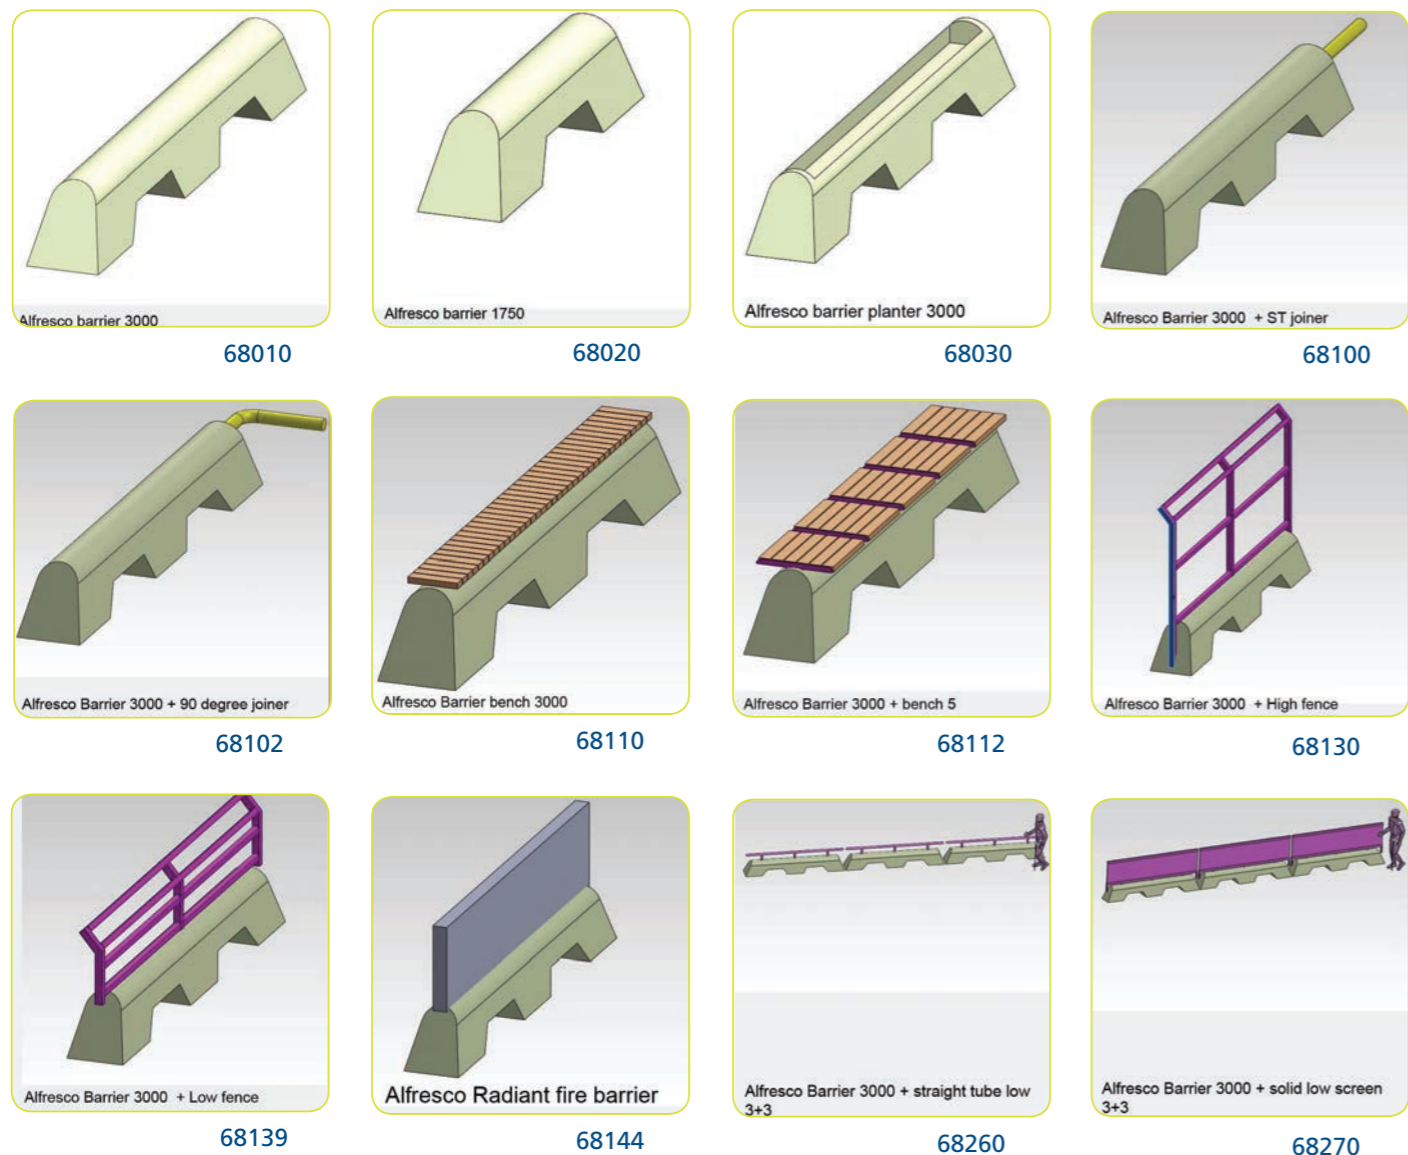

**RESOURCE GUIDE 12.13**

**SITE FURNITURE - AUSCAST ALFRESCO**

**• ALFRESCO PEDESTRIAN BARRIERS**

\* Large standard range

\* Custom work is welcomed

Please read from left to right >>>

**RESOURCE GUIDE 12.13**

**SITE FURNITURE - AUSCAST ALFRESCO**

**• ALFRESCO PEDESTRIAN BARRIERS**

\* Large standard range

\* Custom work is welcomed

Please read from left to right >>>