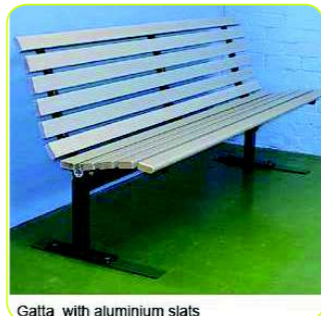

Gatta with aluminium slats
19230