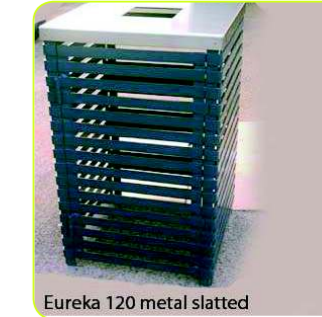

Eureka 120 metal slatted
12233