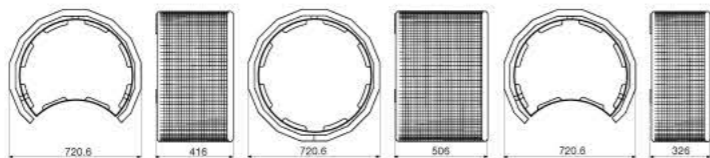

Dimensions (mm)

Variable