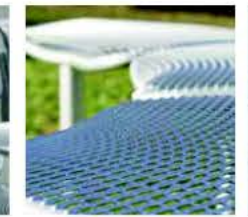

Fixing Options

1. Stationary: with extended support legs for embedding in concrete.
2. Stationary: with baseplates.
3. Movable.

Further information on the Olympia Nova can be found on our website at www.rud.com.au.