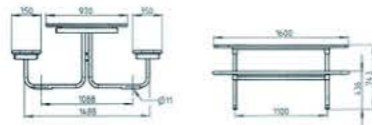

Fixing Options

1. Movable with runners.
2. Movable, drilled for direct anchoring to finished floor.

Dimensions (mm)

L 1600
D 1800
H 735

Publico 5306099

Seat and backrest surfaces of our time-honoured wire mesh quality. Flat steel side frames. Feet and armrests of galvanized tubular steel.

Special Features

Elegant and well-designed armchair with two strong armrests.

Fixing Options

1. Movable.

Dimensions (mm)

W 560
D 640
H 830

Lunaflor 5236499

Frames of steel tube, surfaces of wire mesh. Inner container of hot-dip galvanized sheet steel. The Lunaflor offers a variety of interlocking circular and crescent-shaped forms which when placed in situ offer a vast range of design possibilities.