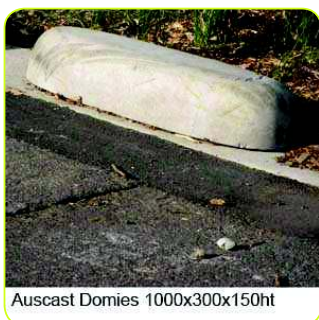

Auscast Domies 1000x300x150ht

25872

Roocycle ET grey 100x200  
Shelter bracket

72921

2King BBQ + storage  
Carina triple concrete

10301

"Chunky timber shelter"

21325