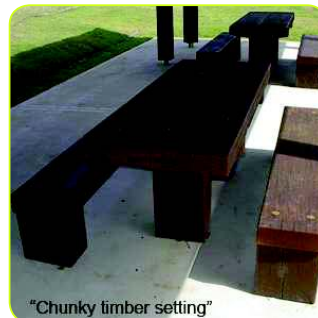

RESOURCE GUIDE 12.10

Moodie

Outdoor Products

SITE FURNITURE • CHUNKY STYLE

• TIMBER • TIMBER RECYCLE • CONCRETE / STONE • ROOCYCLE

* Large standard range

* Custom work is welcomed

Please read from left to right >>>

2162008

21620016

54190

22060006

25372

18037

18074

18603

19982

74752

19997

19322