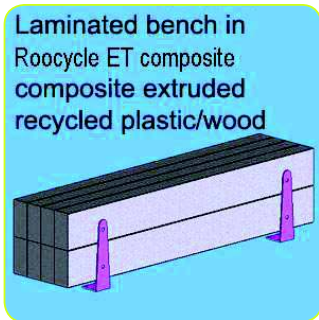

77008

Roocycle ET grey - Leamer Seat

54346

Roocycle ET grey - Leamer high

54348

Curtin Table

solidGreen recycled 130plastic

54211