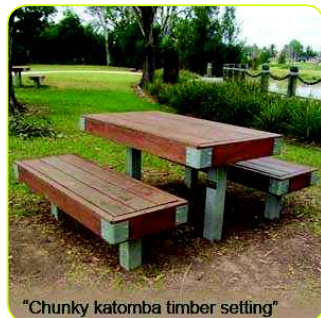

RESOURCE GUIDE 12.10

Moodie

Outdoor Products

SITE FURNITURE • CHUNKY STYLE

• TIMBER • TIMBER RECYCLE • CONCRETE / STONE • ROOCYCLE

* Large standard range

* Custom work is welcomed

Please read from left to right >>>

2162008

21620016

54190

22060006

25372

18037

18074

18603

19982

74752

19997

19322