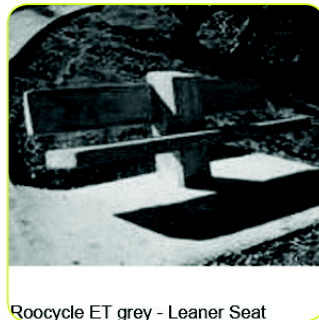

## SITE FURNITURE • CHUNKY STYLE

• TIMBER • TIMBER RECYCLE • CONCRETE / STONE • ROOCYCLE

\* Large standard range

\* Custom work is welcomed

Please read from left to right >>>

Roocycle ET "Return Fit vogue"

77008

Roocycle ET grey - Leamer Seat

54346

Roocycle ET grey - Leamer high

54348

Curtin Table

solidGreen recycled 130plastic

54211