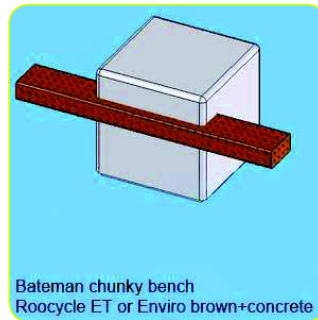

### SITE FURNITURE • CHUNKY STYLE

• TIMBER • TIMBER RECYCLE • CONCRETE / STONE • ROOCYCLE

\* Large standard range

\* Custom work is welcomed

Please read from left to right >>>

2162008

21620016

54190