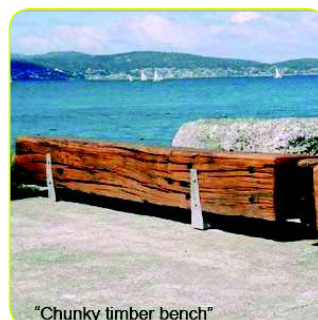

RESOURCE GUIDE 12.10

Moodie

Outdoor Products

SITE FURNITURE • CHUNKY STYLE

• TIMBER • TIMBER RECYCLE • CONCRETE / STONE • ROOCYCLE

* Large standard range

* Custom work is welcomed

Please read from left to right >>>

2162008

21620016

54190

22060006

25372

18037

18074

18603

19982

74752

19997

19322