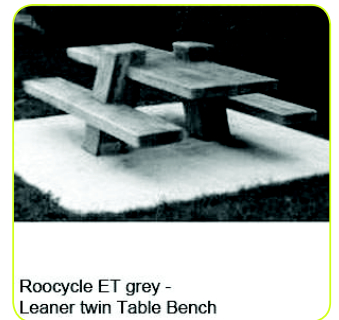

Laminated bench in Roocycle ET composite extruded recycled plastic/wood

54320

Chunky Seat  
Roocycle ET grey

54326

Roocycle ET grey -  
Leamer Table Bench

54340

Roocycle ET grey -  
Leamer twin Table Bench

54342

Auscast Domies 1000x300x150ht

25872

Roocycle ET grey 100x200  
Shelter bracket

72921

2King BBQ + storage  
Carina triple concrete

10301

"Chunky timber shelter"

21325