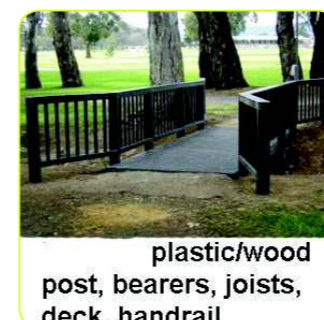

31102

31096

RESOURCE GUIDE 11.2

BRIDGES

• BOARDWALKS • VIEWING PLATFORMS • STAIRS

* Large standard range

* Custom work is welcomed

Please read from left to right >>>

72014

72007

59194

59108

RESOURCE GUIDE 11.2

BRIDGES

• BOARDWALKS • VIEWING PLATFORMS • STAIRS

* Large standard range