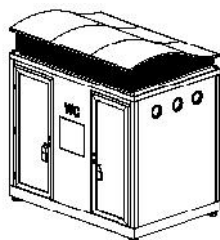

51560 - Elliptical WC white 1115 wide x 1710 long x 2500 high

Brighton Style

51550 - 1 Door
1 door is 1583 wide x 2066 long x 2745 high under eve

51552 - 3 Door

51554 - 4 Door

Brighton Style roof options

BARCELONA
esteva@esteva.com

esteva.com

Mediterranean Accessible Public Toilets

www.ausrooms.com.au

51580 - 3200Lx2300wx2175high overseas model shown.

51580 - Australian 1D model is 2400x2800.

Internal finishes

BARCELONA
esteva@esteva.com