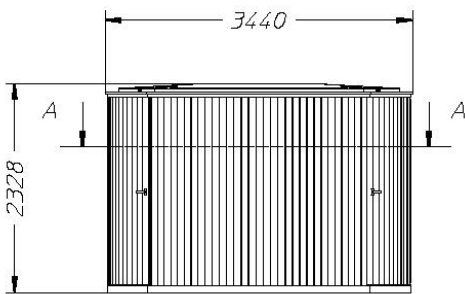

51560 - Elliptical WC white 1115 wide x 1710 long x 2500 high

Brighton Style

51550 - 1 Door
1 door is 1583 wide x 2066 long x 2745 high under eve

51552 - 3 Door

51554 - 4 Door

Brighton Style roof options

BARCELONA
esteva@esteva.com

esteva.com

Mediterranean Accessible Public Toilets

www.ausrooms.com.au

51580 - 3200Lx2300wx2175high overseas model shown.

51580 - Australian 1D model is 2400x2800.

Internal finishes

BARCELONA
esteva@esteva.com