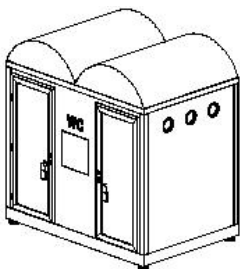

51560 - Elliptical WC white 1115 wide x 1710 long x 2500 high

Brighton Style

51550 - 1 Door
1 door is 1583 wide x 2066 long x 2745 high under eve

51552 - 3 Door

51554 - 4 Door

Brighton Style roof options

BARCELONA
esteva@esteva.com

esteva.com

Mediterranean Accessible Public Toilets

www.ausrooms.com.au

51580 - 3200Lx2300wx2175high overseas model shown.

51580 - Australian 1D model is 2400x2800.

Internal finishes

BARCELONA
esteva@esteva.com