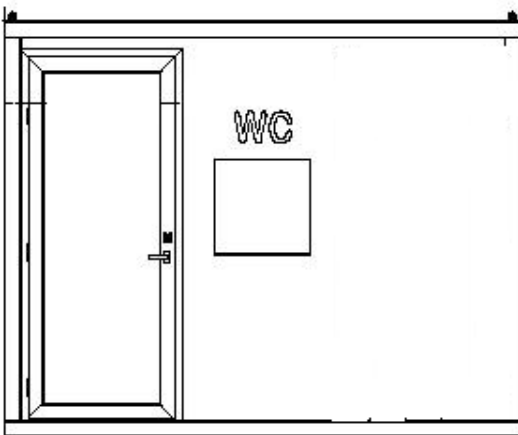

BARCELONA
esteva@esteva.com

esteva.com

sales@moodie.com.au • 1300 666 343 connects you to your local representative

PO Box 3040 Monash Park NSW 2111 Australia

www.moodie.com.au