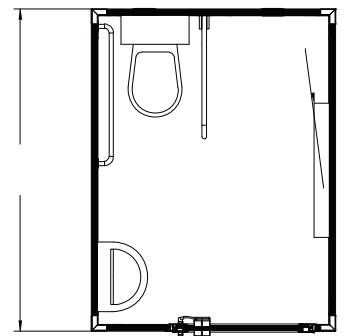

51560 - Elliptical WC white 1115 wide x 1710 long x 2500 high

Brighton Style

51550 - 1 Door
1 door is 1583 wide x 2066 long x 2745 high under eve

51552 - 3 Door

51554 - 4 Door

Brighton Style roof options

BARCELONA
esteva@esteva.com

www.ausrooms.com.au

51590 - Double 2 Door Unit can be ordered as 2D or 1D1A
Colours and cladding can be changed by agreement

51590 - Sea Breeze 1D

Australian ASA 1428.1 2009 model 2.4x2.8x2.6h

51590 - Sea Breeze add on