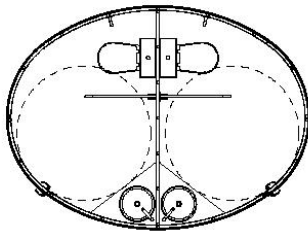

51560 - Elliptical WC white 1115 wide x 1710 long x 2500 high

Brighton Style

51550 - 1 Door
1 door is 1583 wide x 2066 long x 2745 high under eve

51552 - 3 Door

51554 - 4 Door

Brighton Style roof options

BARCELONA
esteva@esteva.com

esteva.com

Mediterranean Accessible Public Toilets

www.ausrooms.com.au

51580 - 3200Lx2300wx2175high overseas model shown.

51580 - Australian 1D model is 2400x2800.

Internal finishes

BARCELONA
esteva@esteva.com