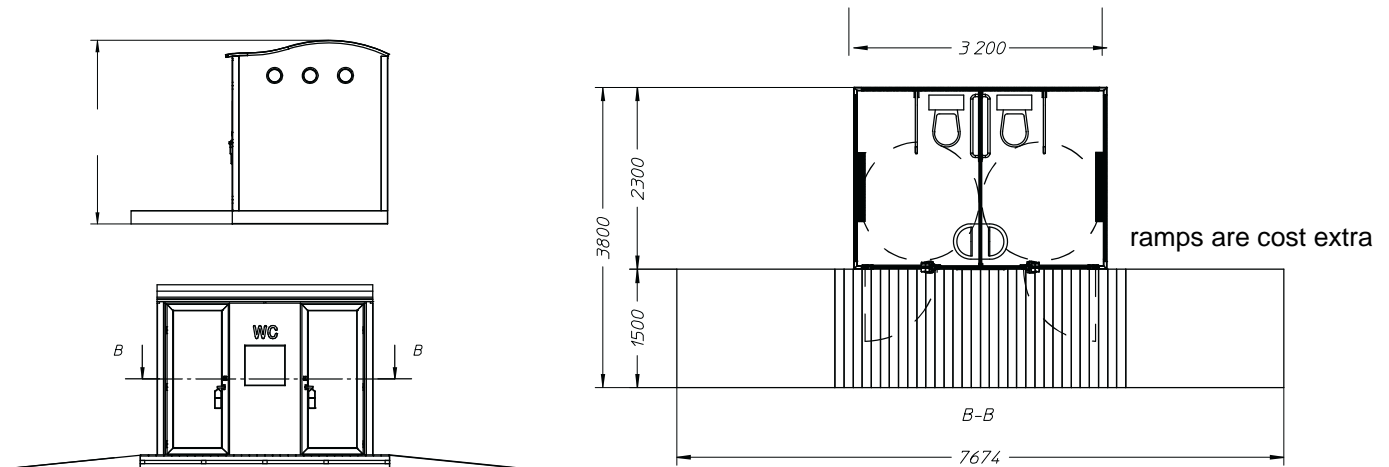

Internal finishes