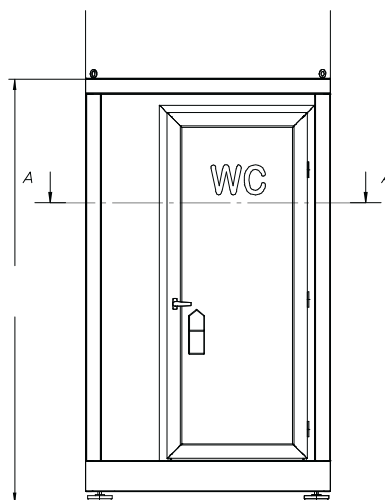

BARCELONA
esteva@esteva.com

esteva.com

sales@moodie.com.au • 1300 666 343 connects you to your local representative

PO Box 3040 Monash Park NSW 2111 Australia

www.moodie.com.au