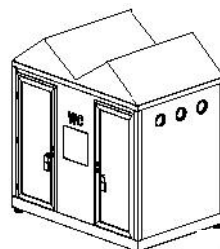

51560 - Elliptical WC white 1115 wide x 1710 long x 2500 high

Brighton Style

51550 - 1 Door
1 door is 1583 wide x 2066 long x 2745 high under eve

51552 - 3 Door

51554 - 4 Door

Brighton Style roof options

BARCELONA
esteva@esteva.com

esteva.com

Mediterranean Accessible Public Toilets

www.ausrooms.com.au

51580 - 3200Lx2300wx2175high overseas model shown.

51580 - Australian 1D model is 2400x2800.

Internal finishes

BARCELONA
esteva@esteva.com