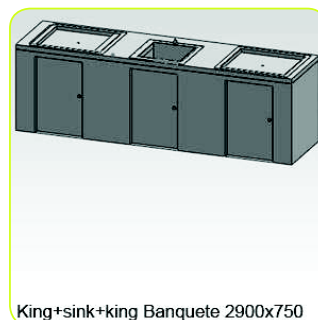

with 55mm vents

10006

2King BBQ + storage
Carina triple concrete

10301

King+sink 2070x750x900

10207

King+sink+king Banquette 2900x750

10214