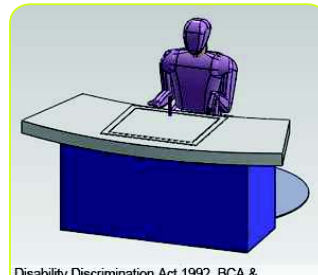

10152

Enclosure K2 stainless steel
Diamond corner

10551

Disability Discrimination Act 1992, BCA &
Premises Standards 2012
Accessible Crescent BBQ KING 2000

10670

Disability Discrimination Act 1992, BCA &
Premises Standards 2012
Accessible Crescent BBQ 2King 2000