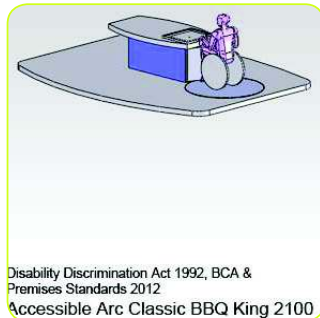

Please read from left to right >>>

Arc curved accessible BBQ double satisfies Premises Code 2012

10637

Disability Discrimination Act 1992, BCA & Premises Standards 2012
Accessible Arc Classic BBQ King 2100