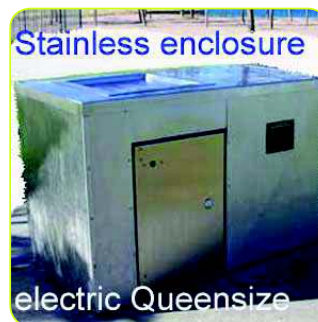

stainless enclosure
electric Queensize

Stainless enclosure

electric Queensize

10018