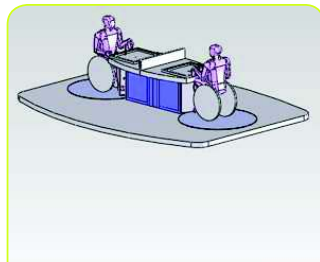

10630

Arc curved double king GAS

10669

Arc curved accessible - top view

10639

Disability Discrimination Act 1992, BCA & Premises Standards 2012
Accessible Arc Classic Wall King 1050

10621

Disability Discrimination Act 1992, BCA & Premises Standards 2012
Accessible Arc Classic 2King+bar 2100