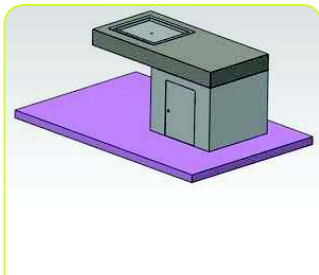

10680

Premises Standard 2012
Accessible BBQ stainless steel clad cantilever
Kingsize electric 2000x1000

10616

King squareline clad

10350

King or Queen timber clad

10132

Stainless Steel enclosure
King Double Gas