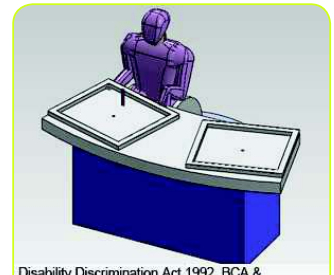

10152

Enclosure K2 stainless steel
Diamond corner

10551

Disability Discrimination Act 1992, BCA &
Premises Standards 2012
Accessible Crescent BBQ KING 2000

10670

Disability Discrimination Act 1992, BCA &
Premises Standards 2012
Accessible Crescent BBQ 2King 2000