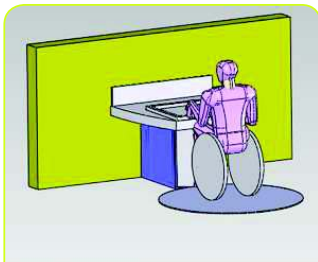

10630

Arc curved double king GAS

10669

Arc curved accessible - top view

10639

Disability Discrimination Act 1992, BCA & Premises Standards 2012
Accessible Arc Classic Wall King 1050

10621

Disability Discrimination Act 1992, BCA & Premises Standards 2012
Accessible Arc Classic 2King+bar 2100