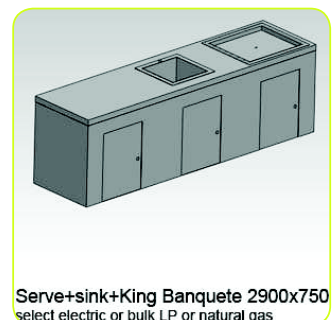

with 55mm vents

10006

2King BBQ + storage
Carina triple concrete

10301

King+sink 2070x750x900

10207

King+sink+king Banquette 2900x750

10214