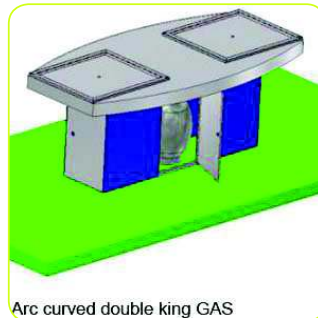

10630

Arc curved double king GAS

10669

Arc curved accessible - top view

10639

Disability Discrimination Act 1992, BCA & Premises Standards 2012
Accessible Arc Classic Wall King 1050

10621

Disability Discrimination Act 1992, BCA & Premises Standards 2012
Accessible Arc Classic 2King+bar 2100