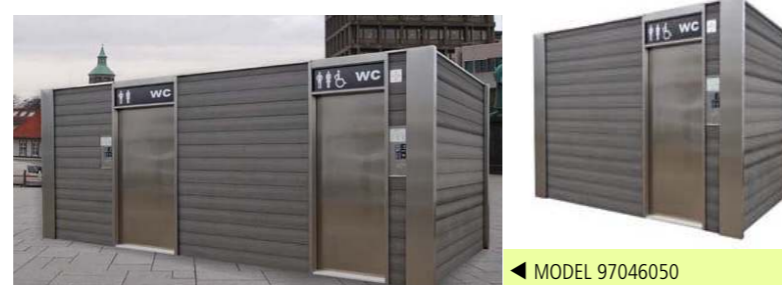

RESOURCE GUIDE 10.1.1

• EUROMODUL PUBLIC TOILETS

* Large standard range

* Custom work is welcomed

Toilet 703 MODEL 97036011
601 style Layout Manual or Automatic toilet.
Unisex cubicle: men, women, disabled., with STANDARD antracit facade.

Toilet 703 Northern Light MODEL 97037110
Automatic self cleaning 4.8 x 2.5m, with glass facade and City Light advertising. Unisex cubicle: men, women, disabled.

Public toilet 704 - MODEL 97046011
Automatic self cleaning or classic manual public toilet with different types of facades; with optional cladding of various colours, STANDARD painted zinc steel natural stone in in RAL color, Composite woodtech TWINSON facade or stainless steel.

Public toilet 704 - MODEL 97046015
601 layout Manual or Automatic public toilet with a single user cubicle space and equipped with automatic sliding doors. The facade is made of Composite woodtech TWINSON facade

Public toilet 704 - MODEL 97046030
603 layout Manual or Automatic toilet, two cubicles with stainless steel facade. Amsterdam, Netherlands.

MODEL 97046050
Special layout Manual or Automatic public toilet with two cubicles with automatic sliding doors. The facade is made of COMPOSITE woodtech TWINSON facade

RESOURCE GUIDE 10.1.1

• EUROMODUL PUBLIC TOILETS

* Large standard range

* Custom work is welcomed

Toilet 704 ORNAMENTAL MODEL 97047140
Automatic self cleaning or classic manual type of public toilet from exceptional series products group

Toilet 704 STONE AGE MODEL 97047180
Automatic self cleaning or classic manual public toilet from exceptional series products group. 4,8 x 2,5 m with stone patterned facade

Toilet 704 IMPLOSION MODEL 97125110
Implosion Automatic self cleaning or classic manual type of public toilet from exceptional series products group