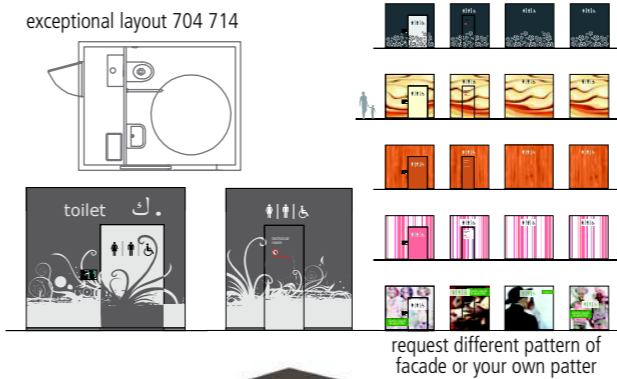

**RESOURCE GUIDE 10.1.1**

**• EUROMODUL PUBLIC TOILETS**

\* Large standard range

\* Custom work is welcomed

**Toilet 704 ORNAMENTAL** MODEL 97047140  
Automatic self cleaning or classic manual type of public toilet from exceptional series products group

**Toilet 704 STONE AGE** MODEL 97047180  
Automatic self cleaning or classic manual public toilet from exceptional series products group. 4,8 x 2,5 m with stone patterned facade

**Toilet 704 IMPLOSION** MODEL 97125110  
Implosion Automatic self cleaning or classic manual type of public toilet from exceptional series products group