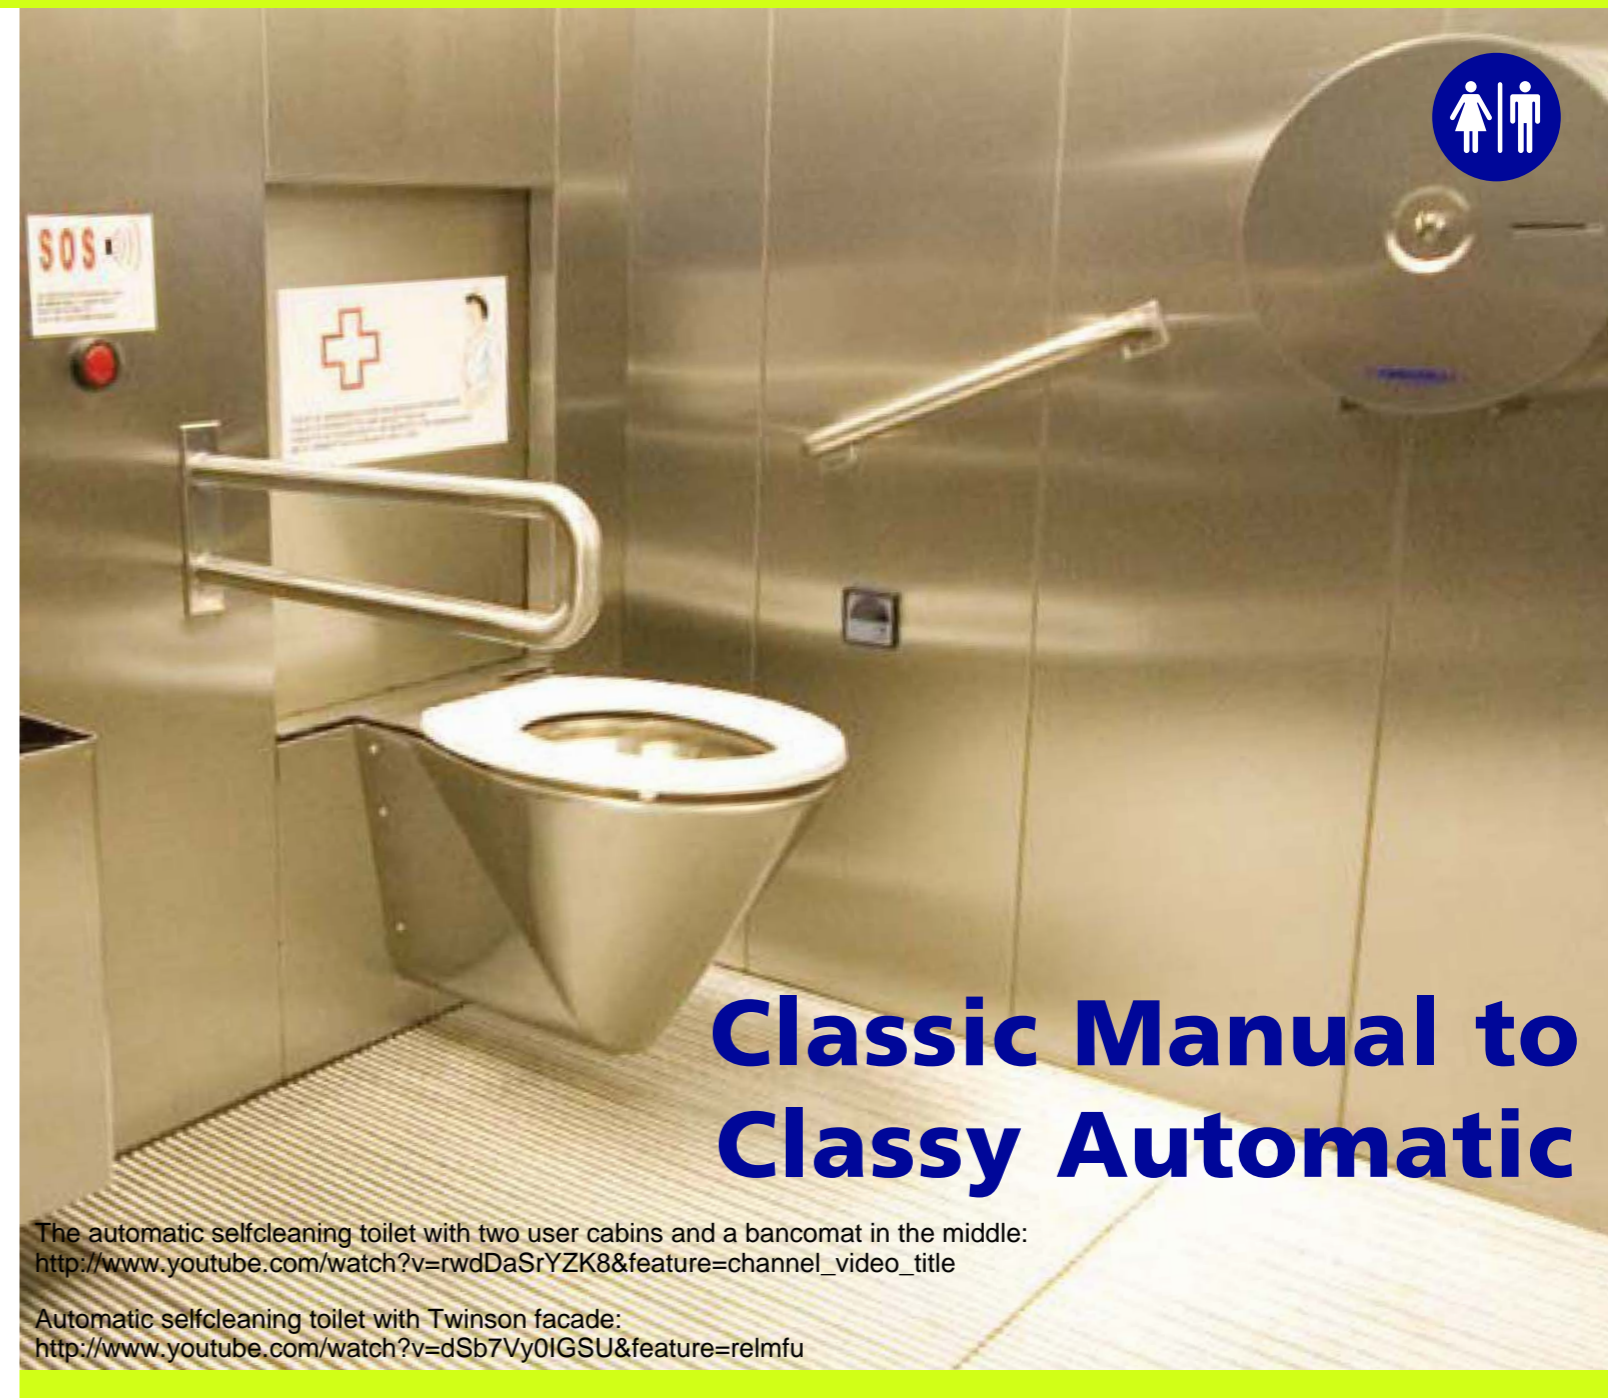

\* Large standard range

\* Custom work is welcomed

**Classic Manual to Classy Automatic**

The automatic selfcleaning toilet with two user cabins and a bancomat in the middle:  
[http://www.youtube.com/watch?v=rwdDaSrYZK8&feature=channel\\_video\\_title](http://www.youtube.com/watch?v=rwdDaSrYZK8&feature=channel_video_title)